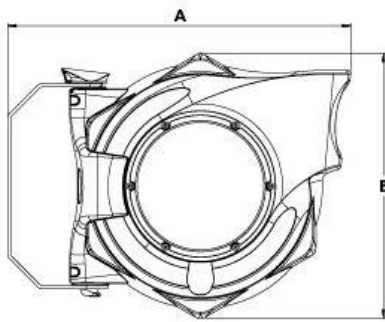

Easy mounting on the wall or ceiling. Closed, rugged, impact-resistant housing made of POM, supply/outlet R 3/8 male thread and lightweight, hard-wearing, braided PVC hose.
Incl. 2 m feeder hose

Hose material	Braided PVC
Operating pressure max.	9 bar
Operating temperature	5 °C to 60 °C
Swivel angle	180 °

Hose reel for water

Art. No	Type No.	Hose size mm	Hose length m	A mm	B mm
152314	259/4400-1	9,5x13,5	14	490.0	409.0

259/4400-1